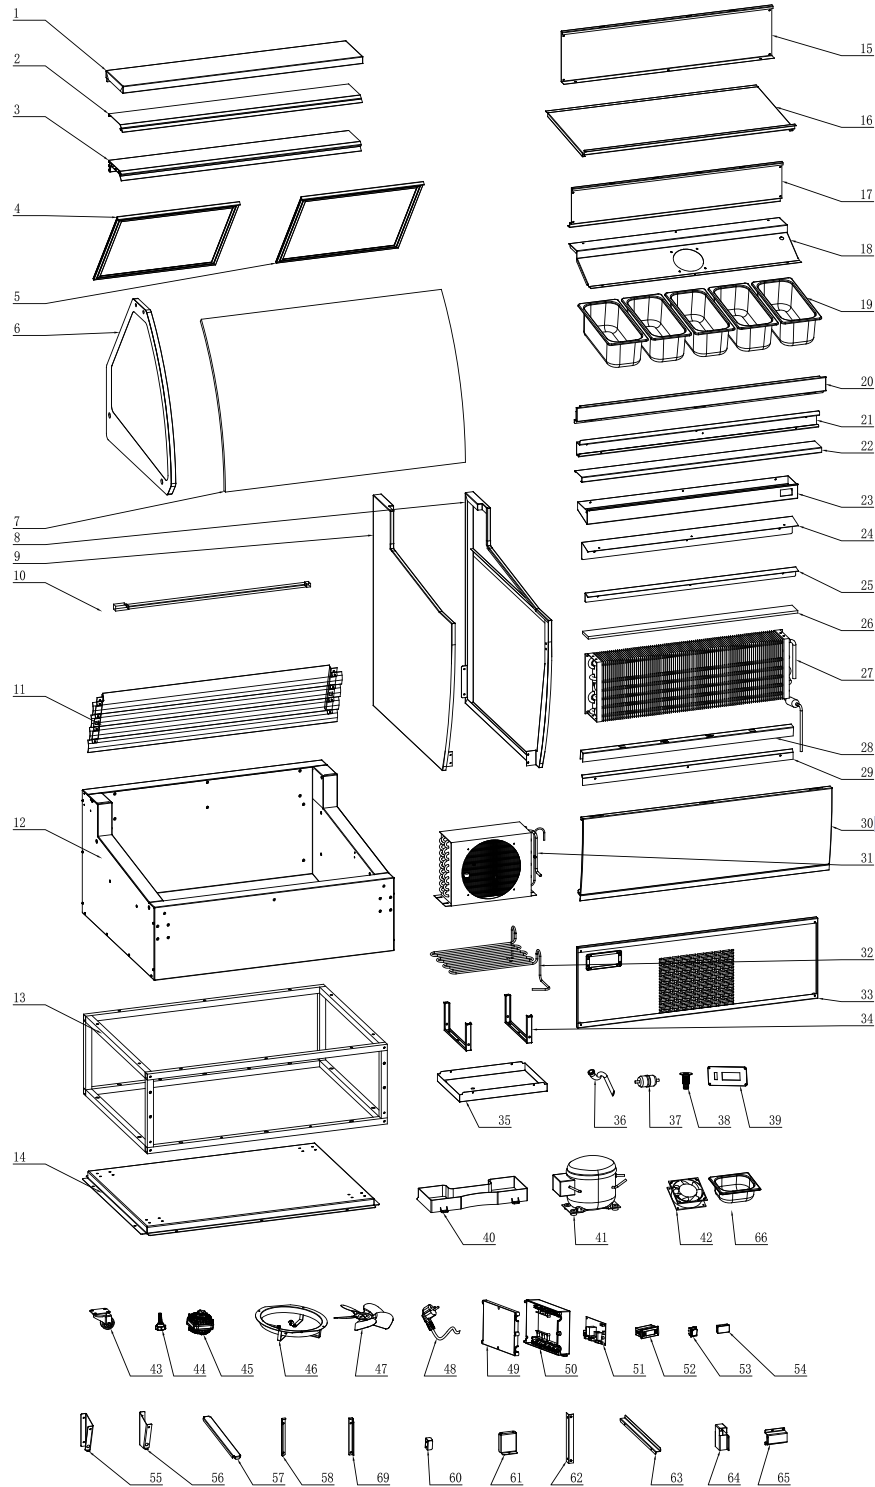

Parts Breakdown

Model **FR-CN-0013W** 47572

Parts Breakdown

Model FR-CN-0013W 47572

Item No.	Description	Position	Item No.	Description	Position	Item No.	Description	Position
AL875	Back Upper Board Foaming Body for 47572	1	AL893	Display Fix Board Foaming Assembly for 47572	23	AL826	Motor for 47572	45
AL876	Upper Pillar Decorating Board for 47572	2	AL894	Upper Windshield of Air Outlet for 47572	24	AL827	Flange for 47572	46
AL877	Upper Pillar for 47572	3	AL895	Bottom Windshield of Air Outlet for 47572	25	AL828	Condenser Fan for 47572	47
AL878	Big Door Glass Assembly for 47572	4	AL896	Cellular Board for 47572	26	AL829	Power Line for 47572	48
AL879	Small Door Glass Assembly for 47572	5	AL897	Evaporator for 47572	27	AL830	Cover of Assembly Box for 47572	49
AL787	Side Glass Assembly for 47572	6	AL898	Stainless Steel Strip for 47572	28	AL831	Base of Assembly Box for 47572	50
AL880	Curved Glass for 47572	7	AL899	Windshield of Air Inlet for 47572	29	AL832	Mainboard for 47572	51
AL789	Right Board Assembly for 47572	8	AL900	Front Panel Component for 47572	30	AL833	Display for 47572	52
AL790	Left Board Assembly for 47572	9	AL812	Condenser for 47572	31	AL834	Switch for 47572	53
AL881	LED for 47572	10	AL901	High Press Tube for 47572	32	AL835	Front Display for 47572	54
AL882	Shutter Assembly for 47572	11	AL902	Back Bottom Panel for 47572	33	AL836	Left Fix Board of Window Shades for 47572	55
AL883	Body Foaming Assembly for 47572	12	AL815	Water Tray Supporter for 47572	34	AL837	Right Fix Board of Window Shades for 47572	56
AL884	Base Assembly for 47572	13	AL816	Water Tray for 47572	35	AL838	Ice Cream Tray Fixing Straight Beam for 47572	57
AL885	Base Board for 47572	14	AL817	Water Leakage Pipe for 47572	36	AL839	Left Fixing Pillar of Front Baffle of Air for 47572	58
AL886	Back Baffle of Air Duct for 47572	15	AL818	Dry Filter for 47572	37	AL840	Right Fixing Pillar of Front Baffle of Air for 47572	59
AL887	Upper Baffle of Air Duct for 47572	16	AL819	Water Leakage Pipe Joint for 47572	38	AL841	Beam Fixing Plate for 47572	60
AL888	Front Baffle of Air Duct for 47572	17	AL820	Control Panel for 47572	39	AL842	Front Board Fix for 47572	61
AL889	Motor Fix Board for 47572	18	AL821	Water Box for 47572	40	AL843	Evaporator Fix Board for 47572	62
AL800	Ice Cream Plate for 47572	19	AL822	Compressor for 47572	41	AL844	Side Glass Fix Board for 47572	63
AL890	Front Upper Decorating Board for 47572	20	AL823	Fan Motor for 47572	42	AL845	Upper Fix Board of Side Board for 47572	64
AL891	Fix Pillar of Curved Glass for 47572	21	AL824	Casters for 47572	43	AL846	Front Fix Board of Side Board for 47572	65
AL892	Body Decorating Board for 47572	22	AL825	Adjustable Feet for 47572	44	AM052	Scoop Pan for 47572	66